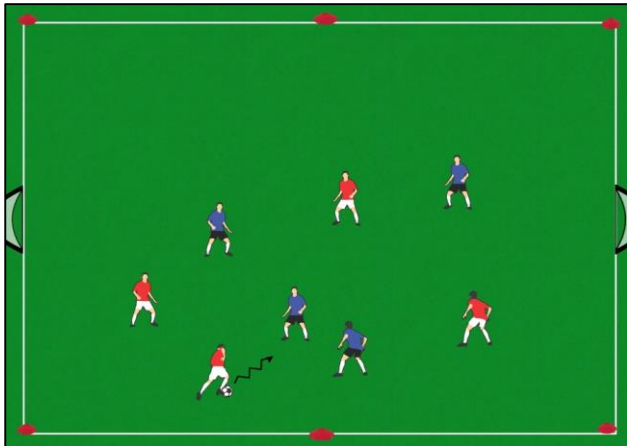

End activity

Core skill: Striking the ball

Difficulty level ★☆☆

END GAME

Players are divided into two equal teams with one ball for the game.

The same rules as a normal game apply.

Set up: Set up a field 20m by 30m with two goals at each end.

There are two teams and one ball